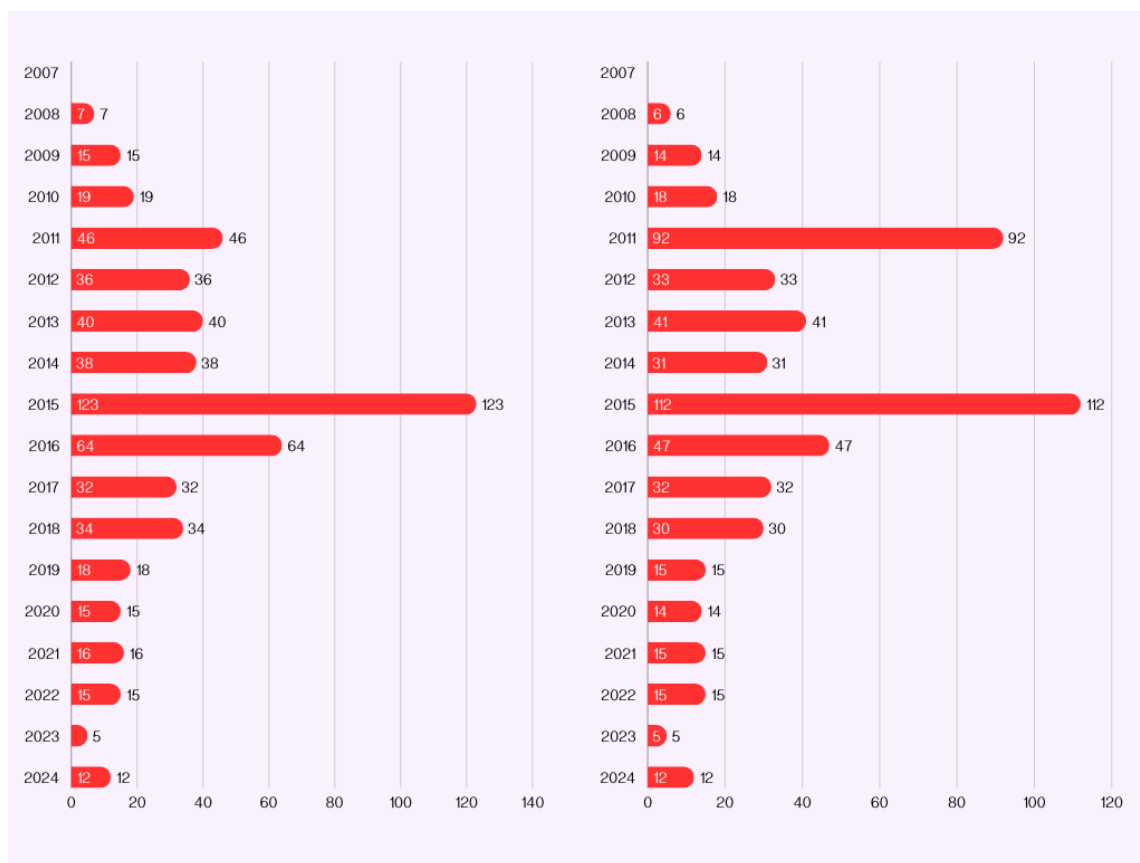

Individuals

The charts present data on the number of activities and the number of people covered by control activities carried out by the Regional Office in Katowice in the years 2007-2024 (until October 30, 2024).