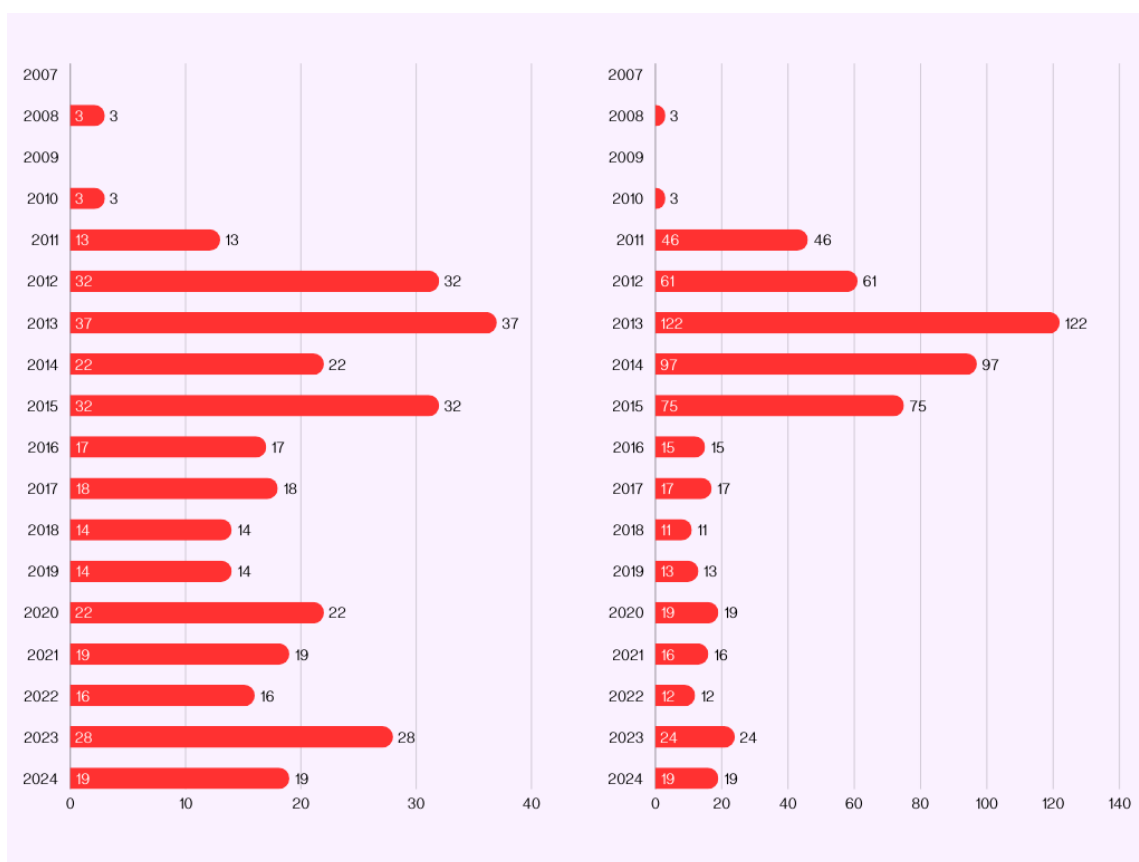

Individuals

The charts present data on the number of activities and the number of people covered by control activities carried out by the Regional Office in Łódź in the years 2007-2024 (until October 30, 2024).