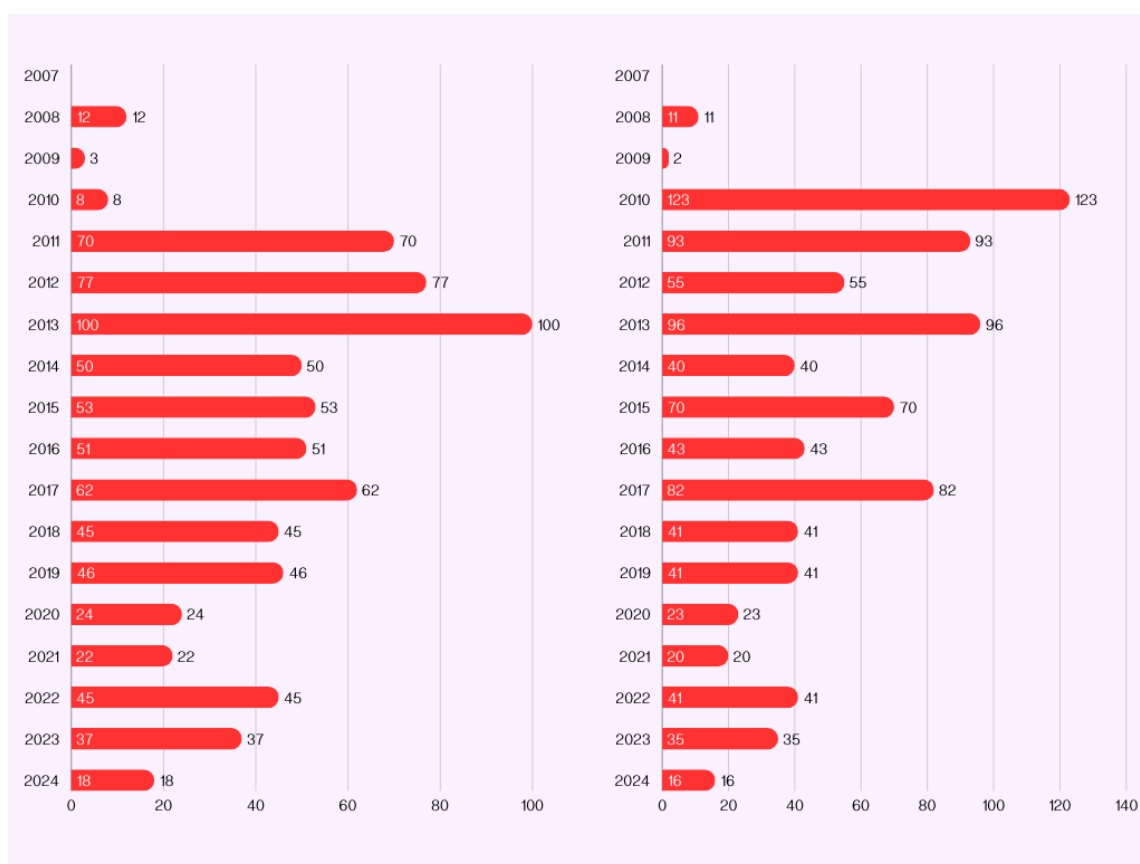

Individuals

The charts present data on the number of activities and the number of people covered by control activities carried out by the Regional Office in Lublin in the years 2007-2024 (until October 30, 2024).