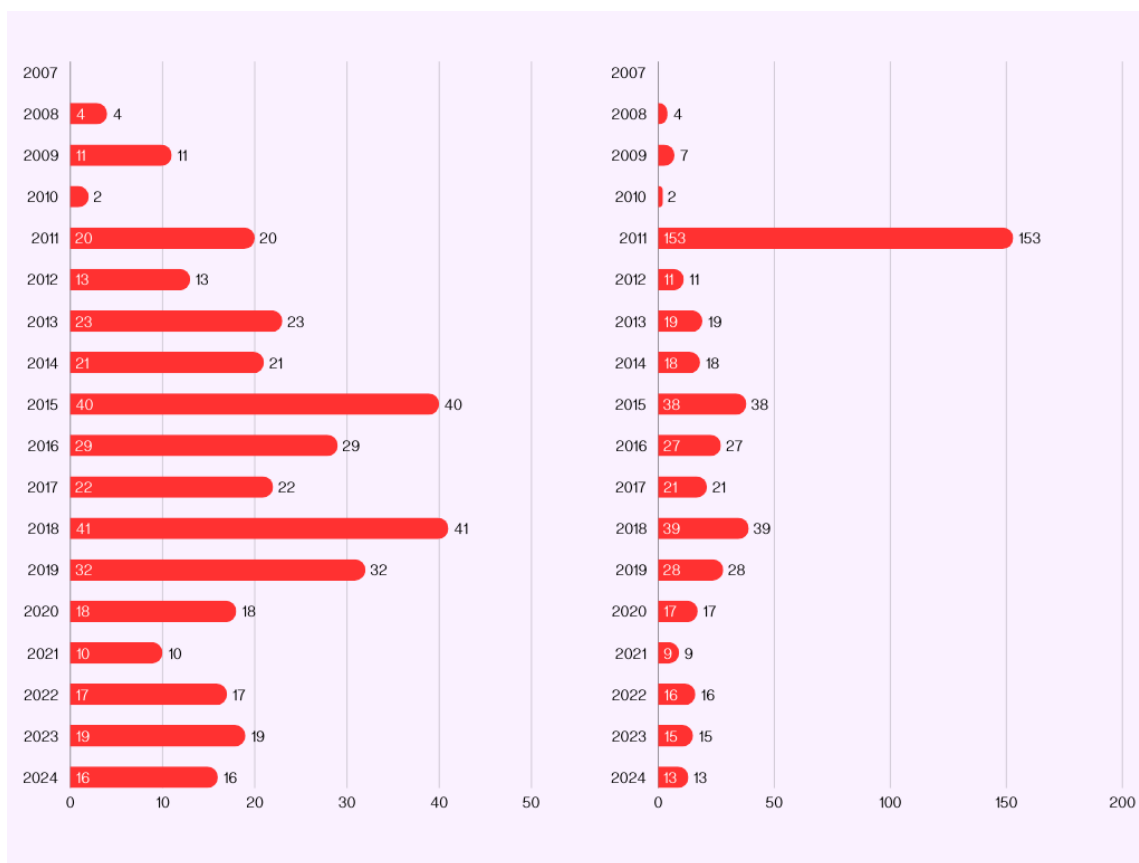

Individuals

The charts present data on the number of activities and the number of people covered by control activities carried out by the Regional Office in Rzeszów in the years 2007-2024 (until October 30, 2024).