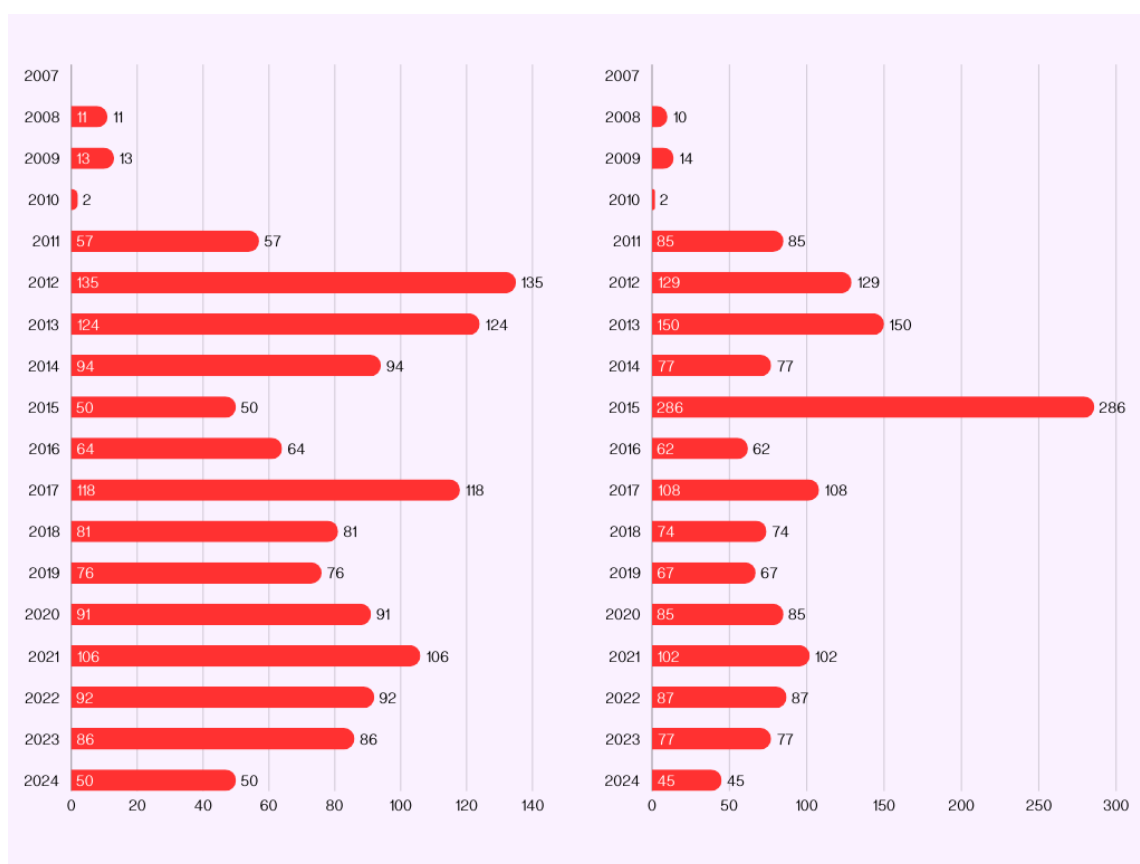

Individuals

The charts present data on the number of activities and the number of people covered by control activities carried out by the Regional Office in Wrocław in the years 2007-2024 (until October 30, 2024).